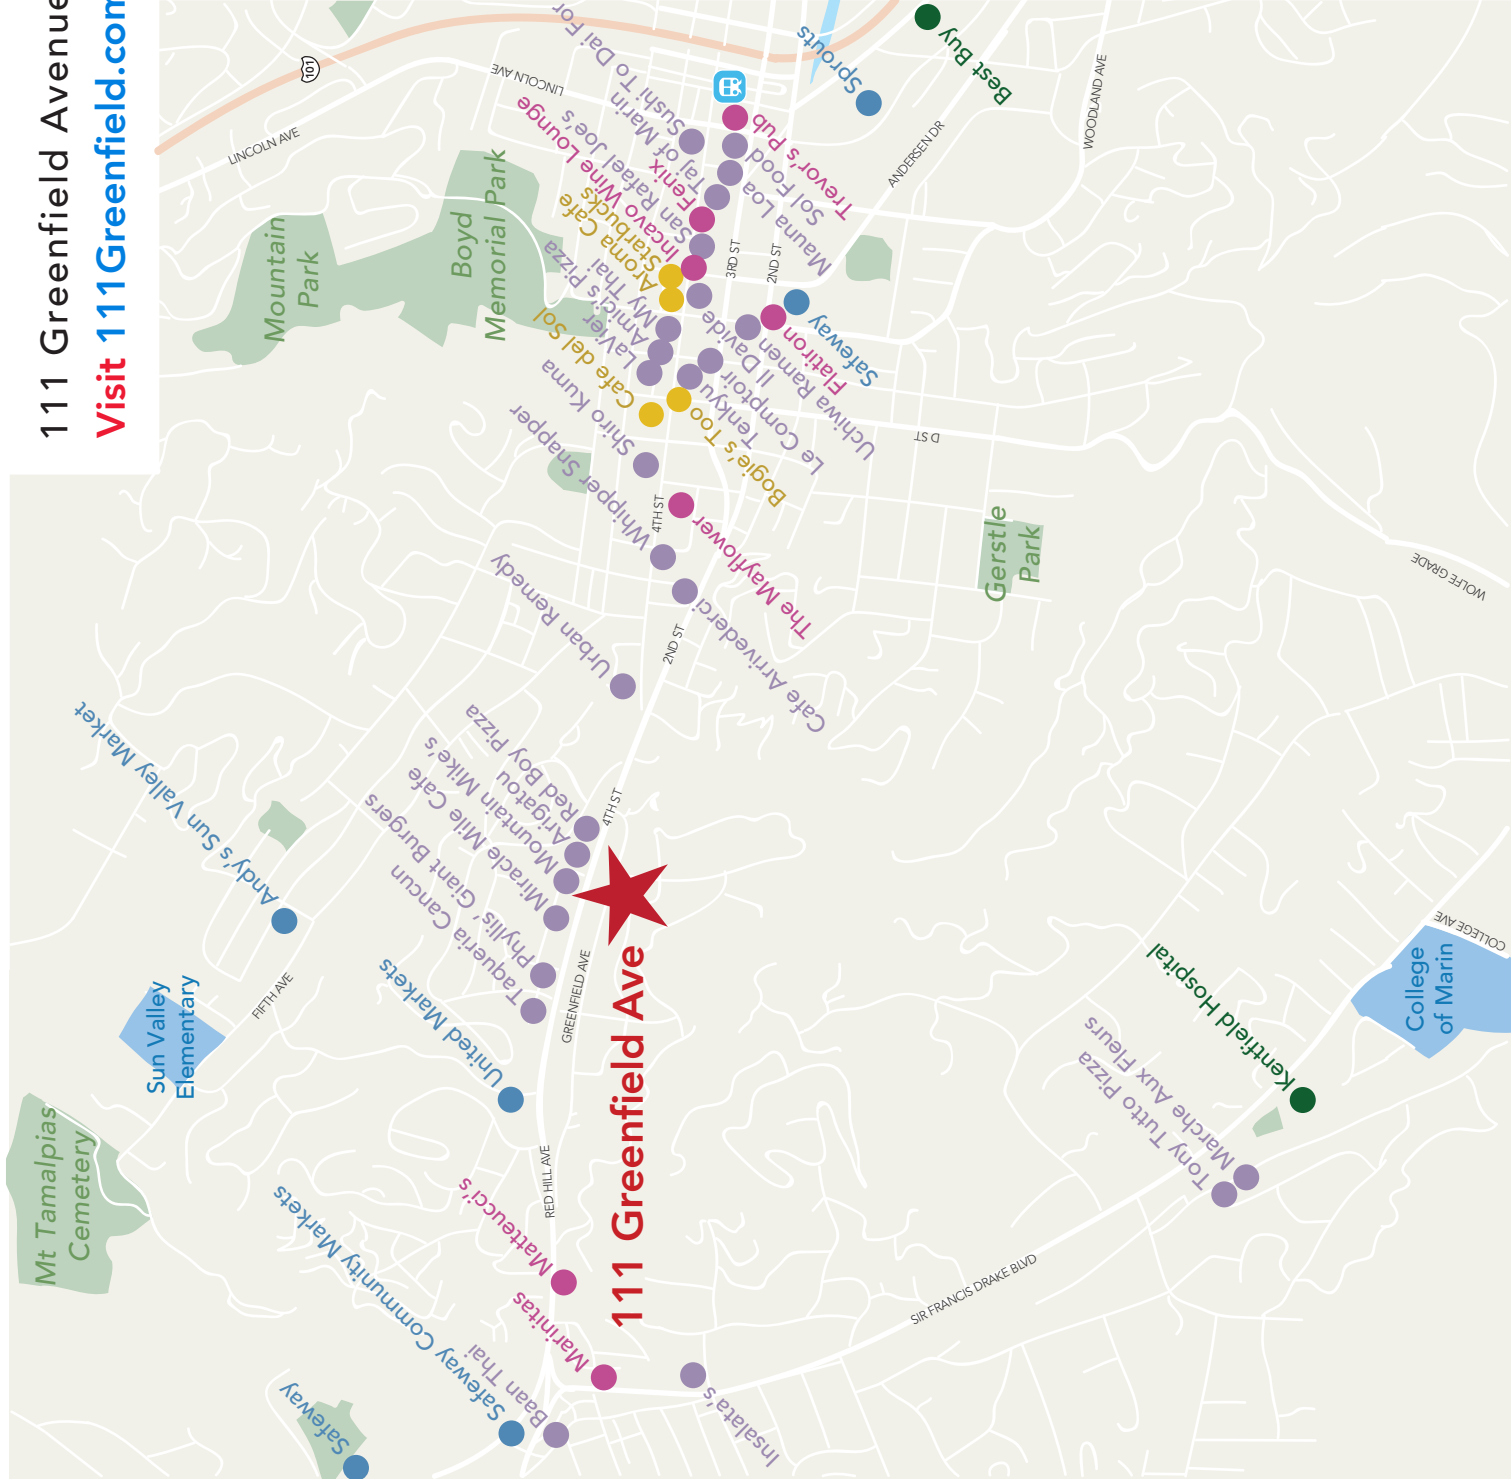

VANGUARD PROPERTIES

EXCLUSIVE GLOBAL PARTNER
LEVERAGE GLOBAL PARTNERS

All information produced is deemed reliable but not guaranteed.