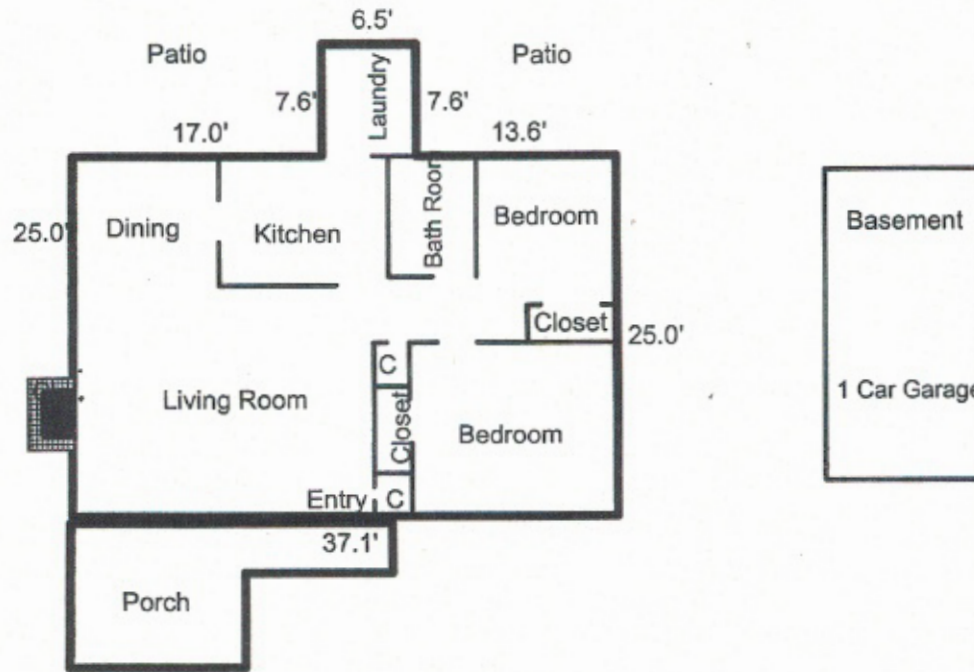

111 GREENFIELD AVENUE

SAN RAFAEL, CA 94901

MAIN LEVEL

ANDREA SWETLAND | 415-385-4768

Andrea@WelcomeHomeSF.com | DRE# 01179634

© 2019 - NOTE: THESE FLOOR PLANS ARE APPROXIMATE AND FOR MARKETING PURPOSES ONLY