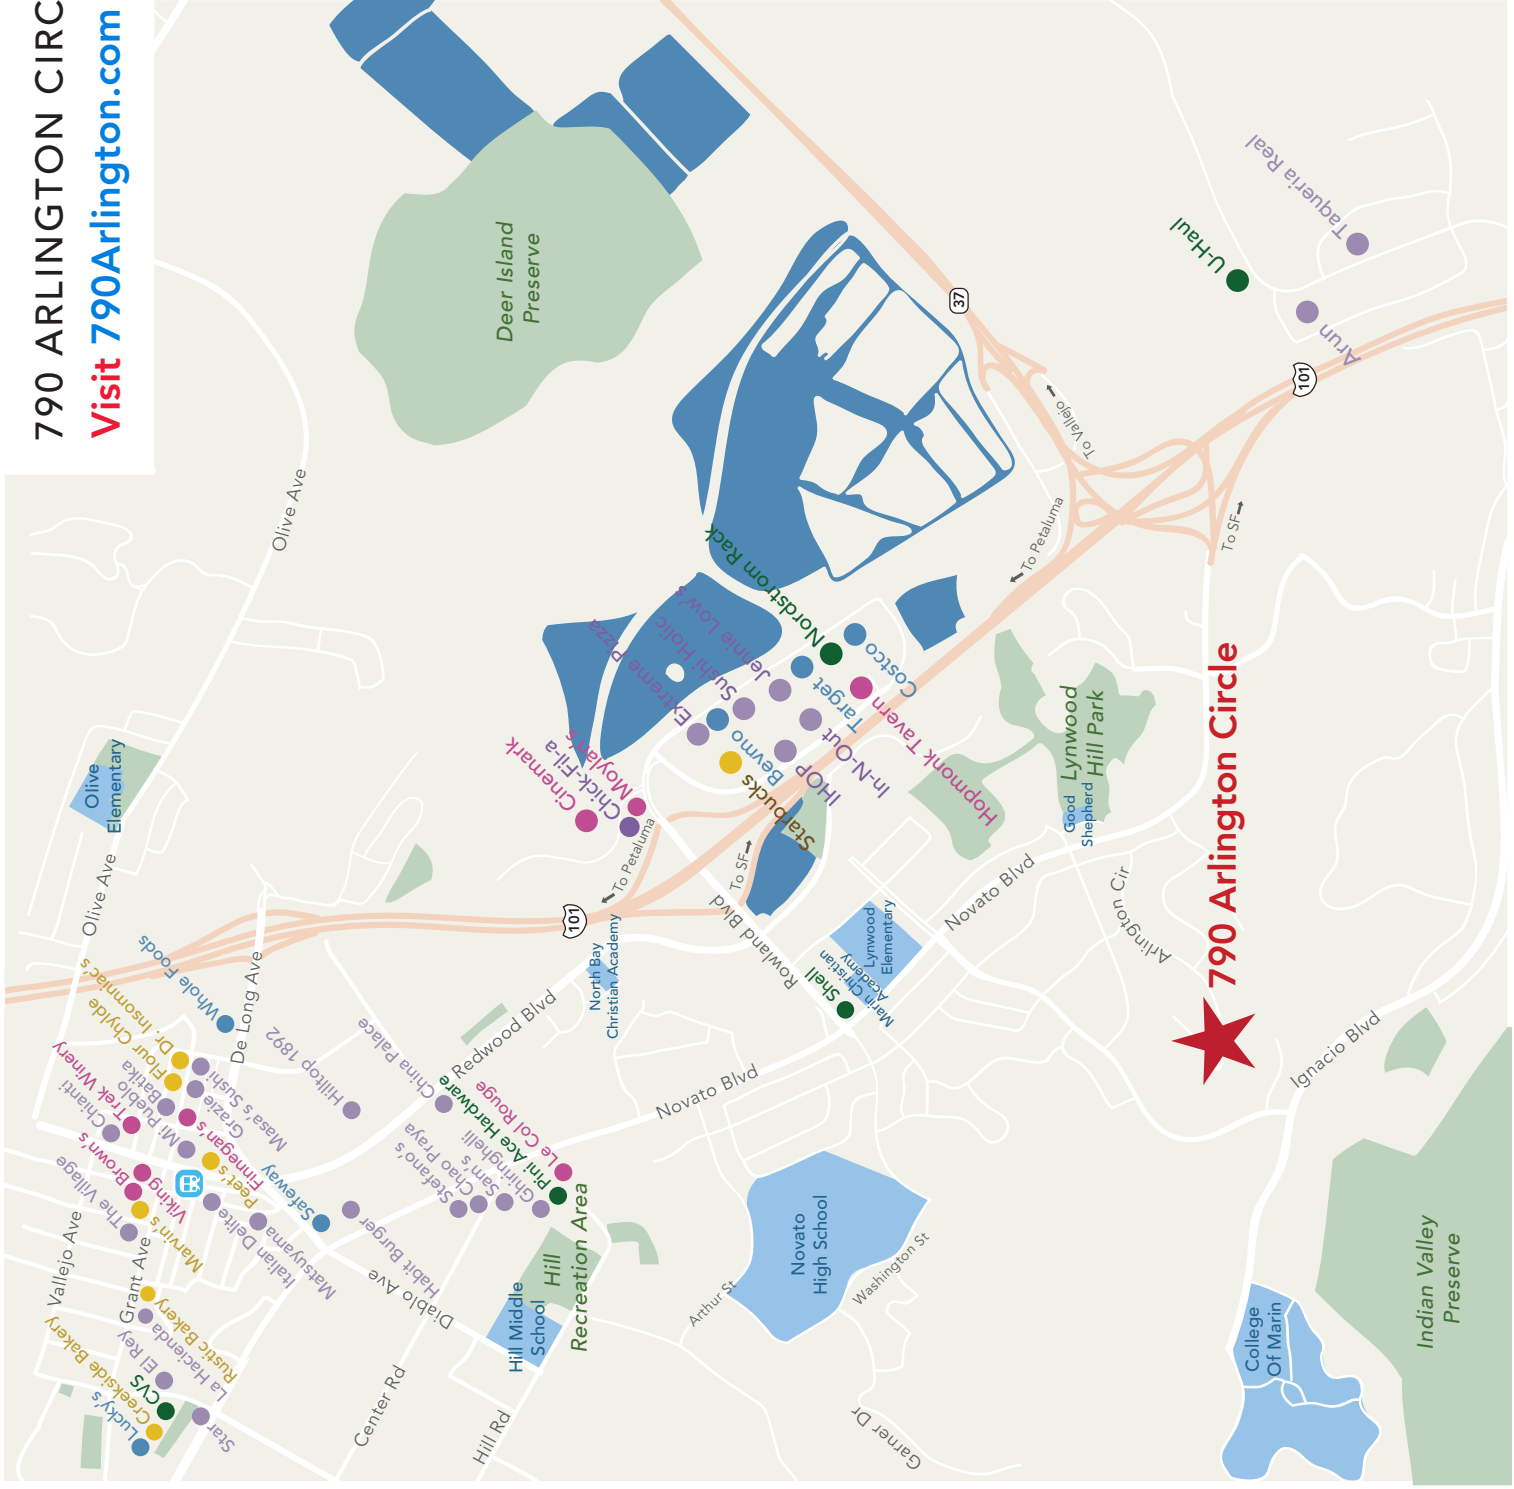

LOCAL RESTAURANTS

- Sushi Holic
- Masa's Sushi
- Chianti Cucina
- Aurora Ristorante
- La Hacienda
- Batika Indian Bistro
- Grazie
- China Palace
- Chao Praya

LOCAL HOTSPOTS

- Finnegan's
- Hopmonk Tavern
- Moylan's Brewing
- Ghiringhelli Pizzeria & Bar
- Viking Cocktail Lounge
- Brown's Binyerd
- Trek Winery
- Le Col Rouge
- Cinemark Theater

GROCERY

- Costco
- Whole Foods
- Safeway
- Trader Joe's
- MORNINGS**
- Dr. Insomniac's
- Peet's Coffee
- Starbucks
- Marvin's Restaurant

PARTIAL SCHOOL LIST

- College of Marin
- Novato High School
- Hill Middle School
- Olive Elementary School
- Lynwood Elementary School
- Lu Sutton Elementary
- North Bay Christian Academy
- Good Shepherd Lutheran School
- Novato Waldorf Charter

- Restaurants
- Mornings
- Hotspots
- Grocery Stores
- Other Stores
- Parks/Playgrounds
- Schools

790 Arlington Circle

VANGUARD PROPERTIES

EXCLUSIVE GLOBAL PARTNER **LEVERAGE GLOBAL PARTNERS**

All information produced is deemed reliable but not guaranteed.